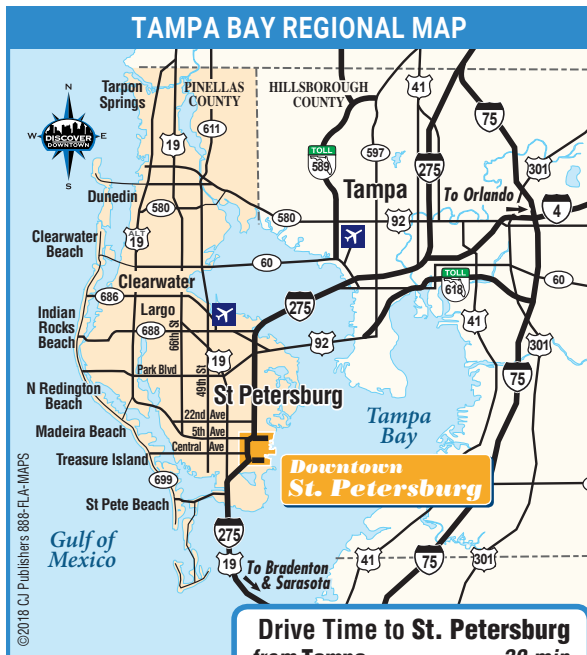

Discover St. Petersburg Find Your Sunshine

4th St & Dr ML King St Corridor to Downtown

SPRING 2018 Issue Map
727-521-6277 • 888-FLA-MAPS

The Official Guide for Downtown St. Petersburg

Drive Time to St. Petersburg

- from Tampa 30 min
- from Clearwater 20 min
- from Pinellas Beaches . . 10 min
- from Bradenton 20 min
- from Sarasota 40 min
- from Orlando 90 min

Getting Here St. Petersburg is located on Florida's West Coast, and is situated conveniently along Interstate 275. Downtown is an easy 10-minute drive from the Gulf beaches, 20 minutes from Clearwater, 30 minutes from Tampa and less than 90 minutes from Orlando and Disney attractions.