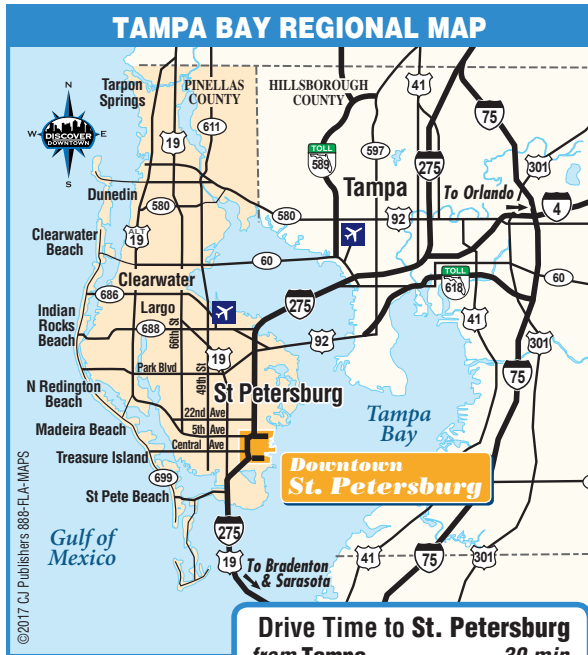

# St. Petersburg

the sun  
shines **here**

## 4th St & Dr ML King St Corridor to Downtown

Summer 2017 Issue Map  
727-521-6277 • 888-FLA-MAPS

The Official Guide for Downtown St. Petersburg

**Getting Here** St. Petersburg is located on Florida's West Coast, and is situated conveniently along Interstate 275. Downtown is an easy 10-minute drive from the Gulf beaches, 20 minutes from Clearwater, 30 minutes from Tampa and less than 90 minutes from Orlando and Disney attractions.