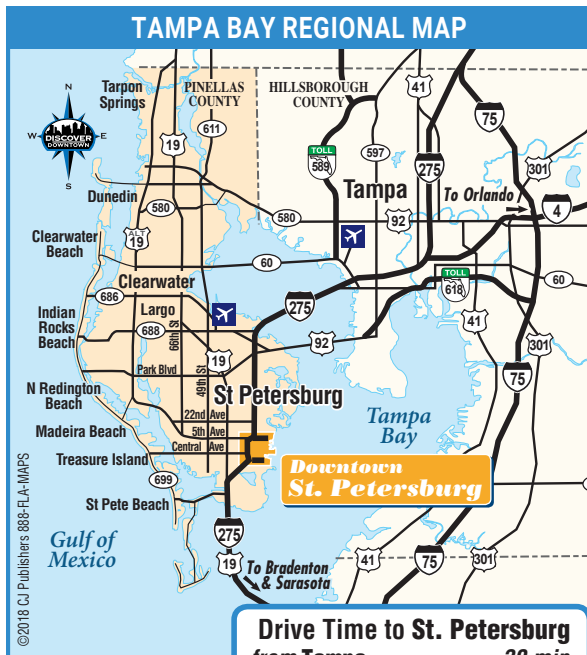

Discover St. Petersburg Find Your Sunshine

4th St & Dr ML King St Corridor to Downtown

SUMMER 2018 Issue Map
727-521-6277 • 888-FLA-MAPS

The Official Guide for Downtown St. Petersburg

Drive Time to St. Petersburg

- from Tampa 30 min
- from Clearwater 20 min
- from Pinellas Beaches . . 10 min
- from Bradenton 20 min
- from Sarasota 40 min
- from Orlando 90 min

Getting Here St. Petersburg is located on Florida's West Coast, and is situated conveniently along Interstate 275. Downtown is an easy 10-minute drive from the Gulf beaches, 20 minutes from Clearwater, 30 minutes from Tampa and less than 90 minutes from Orlando and Disney attractions.